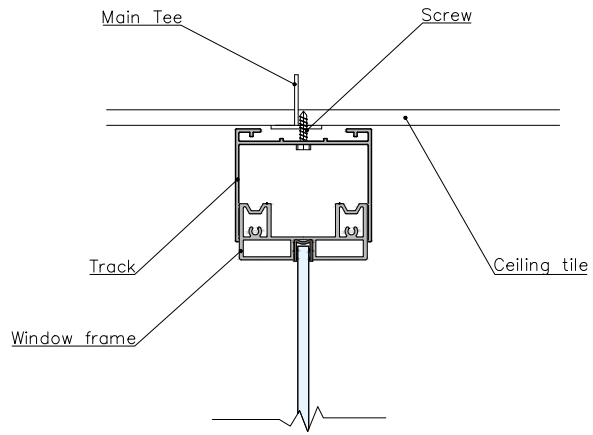

DRAWING TITLE:

LINEAR WALL MODULE

DRAWING TITLE:

GLASS WALL MODULE

DRAWING TITLE:

WALL START WITH PVC COVER

DRAWING TITLE:

WALL START WITH ALUMINUM COVER

With ceiling

With ceiling

Free standing

Full height glass

DRAWING TITLE:

APEX ALUMINUM SWING DOOR