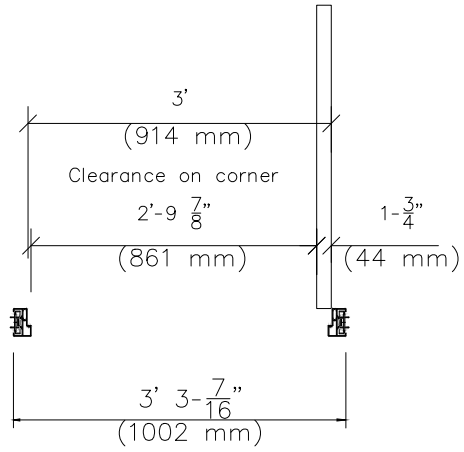

With ceiling

With ceiling

Free standing

Full height glass

DRAWING TITLE:

APEX ALUMINUM SWING DOOR