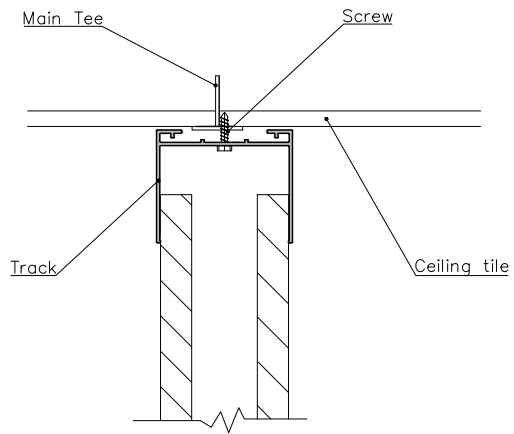

DRAWING TITLE:

LINEAR WALL MODULE

DRAWING TITLE:

GLASS WALL MODULE

DRAWING TITLE:

WALL START WITH PVC COVER

DRAWING TITLE:

WALL START WITH ALUMINUM COVER

With ceiling

With ceiling

Free standing

Full height glass

DRAWING TITLE:

APEX ALUMINUM SWING DOOR