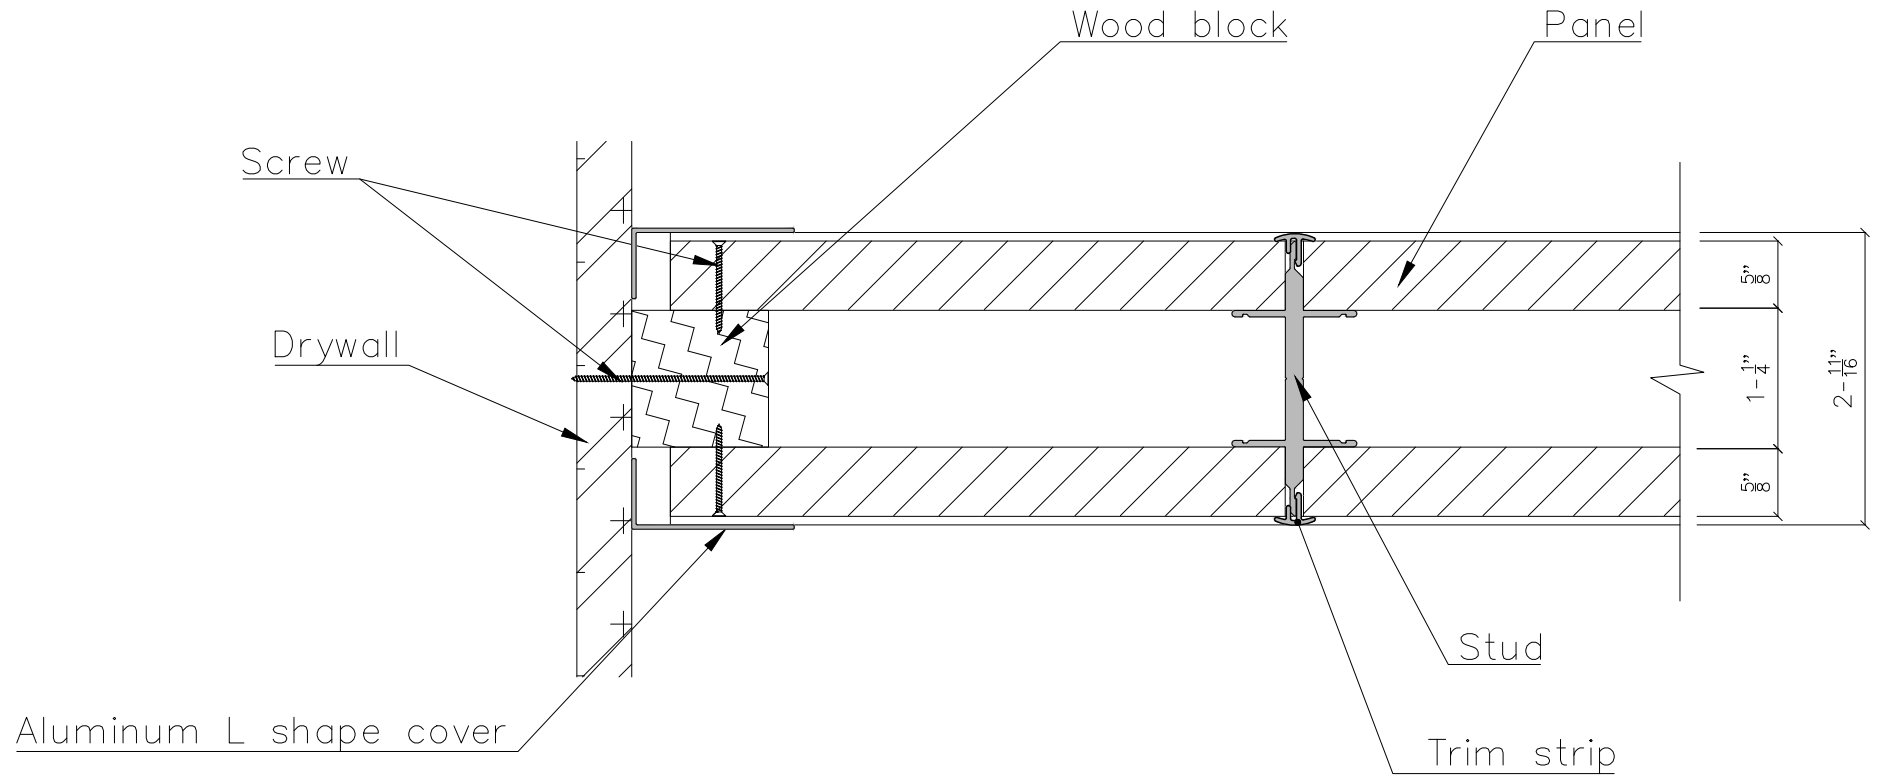

DRAWING TITLE:

LINEAR WALL MODULE

DRAWING TITLE:

GLASS WALL MODULE

DRAWING TITLE:

WALL START WITH PVC COVER

DRAWING TITLE:

WALL START WITH ALUMINUM COVER

With ceiling

With ceiling

Free standing

Full height glass

DRAWING TITLE:

APEX ALUMINUM SWING DOOR