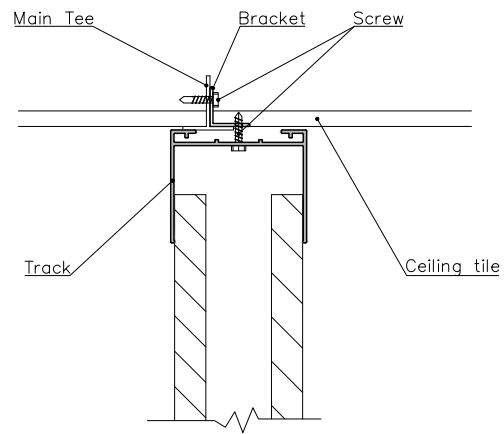

DRAWING TITLE:

LINEAR WALL MODULE

DRAWING TITLE:

GLASS WALL MODULE

DRAWING TITLE:

WALL START WITH PVC COVER

DRAWING TITLE:

WALL START WITH ALUMINUM COVER

With ceiling

With ceiling

Free standing

Full height glass

DRAWING TITLE:

APEX ALUMINUM SWING DOOR