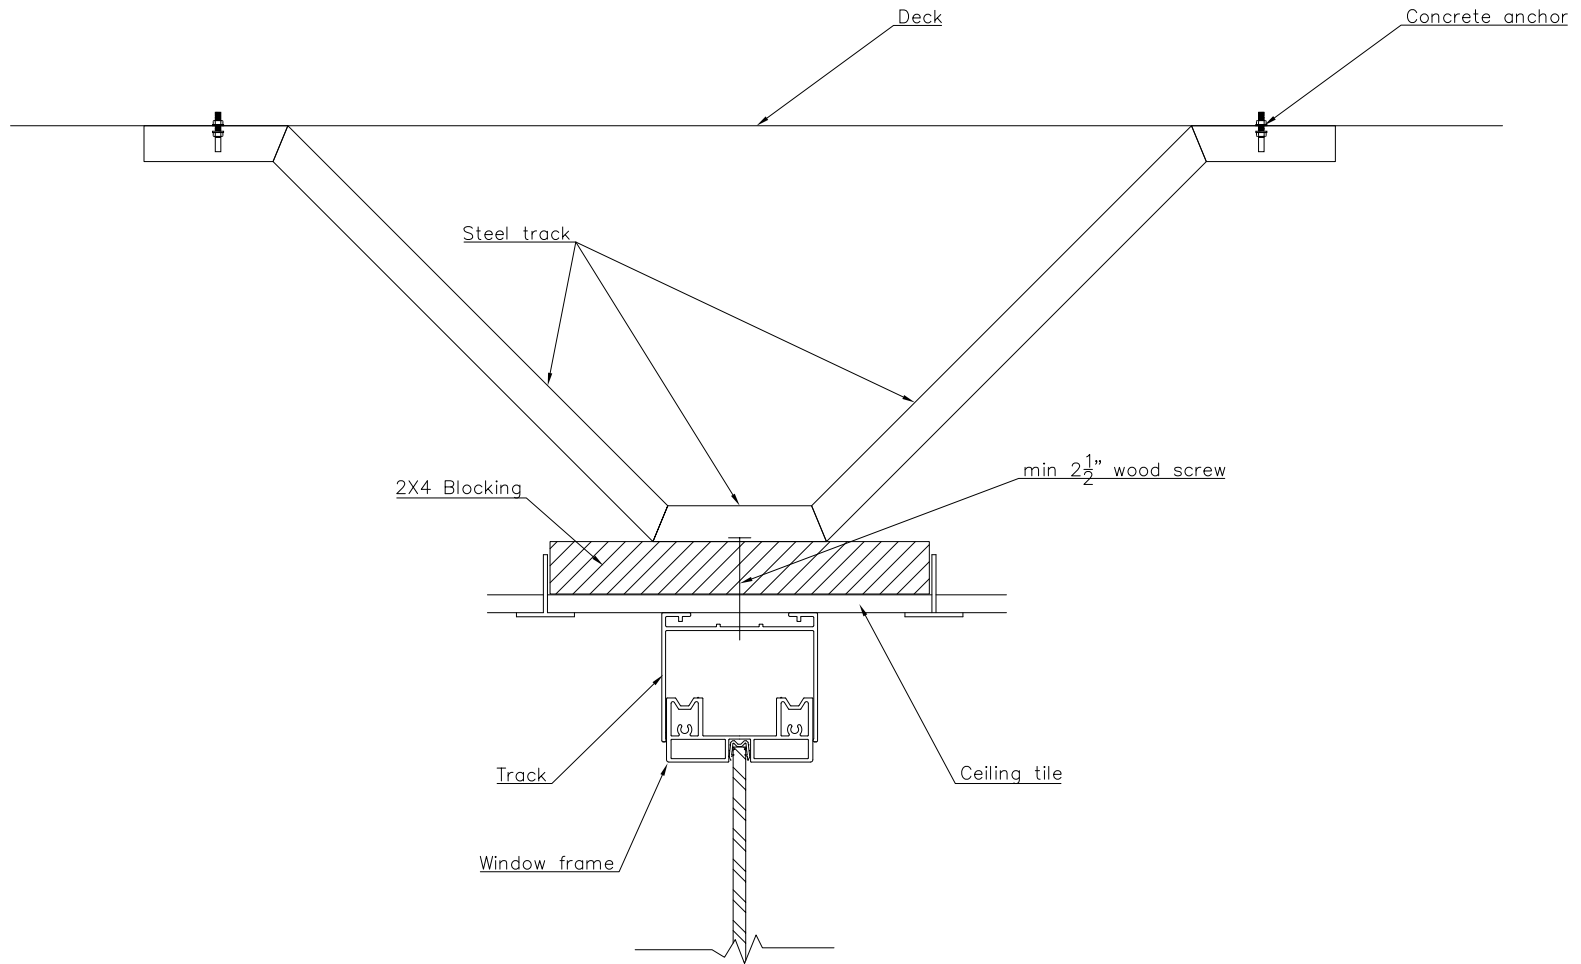

DRAWING TITLE:

LINEAR WALL MODULE

DRAWING TITLE:

GLASS WALL MODULE

DRAWING TITLE:

WALL START WITH PVC COVER

DRAWING TITLE:

WALL START WITH ALUMINUM COVER

With ceiling

With ceiling

Free standing

Full height glass

DRAWING TITLE:

APEX ALUMINUM SWING DOOR