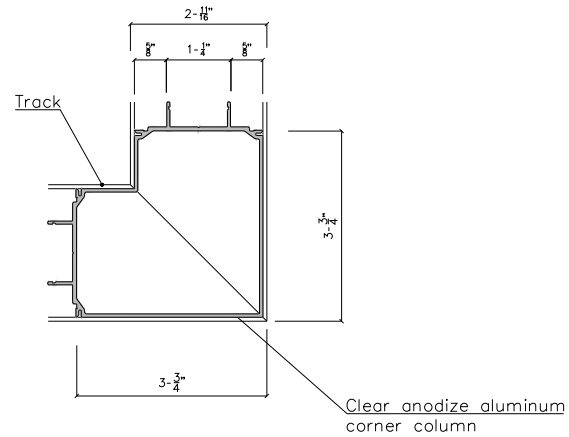

With ceiling

With ceiling

Free standing

Full height glass

DRAWING TITLE:

APEX ALUMINUM SWING DOOR