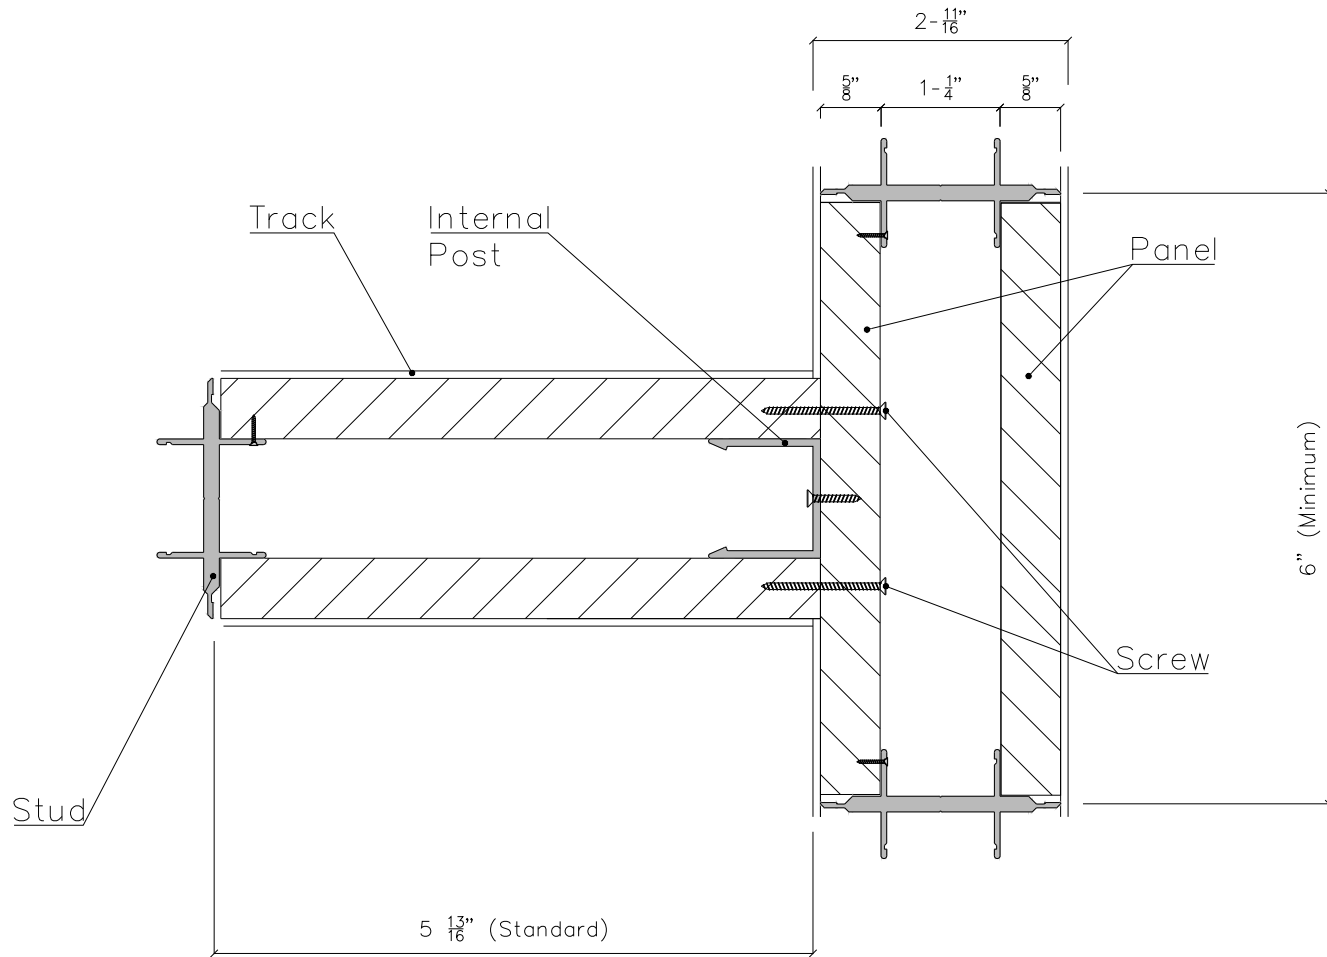

DRAWING TITLE:

LINEAR WALL MODULE

DRAWING TITLE:

GLASS WALL MODULE

DRAWING TITLE:

WALL START WITH PVC COVER

DRAWING TITLE:

WALL START WITH ALUMINUM COVER

With ceiling

With ceiling

Free standing

Full height glass

DRAWING TITLE:

APEX ALUMINUM SWING DOOR