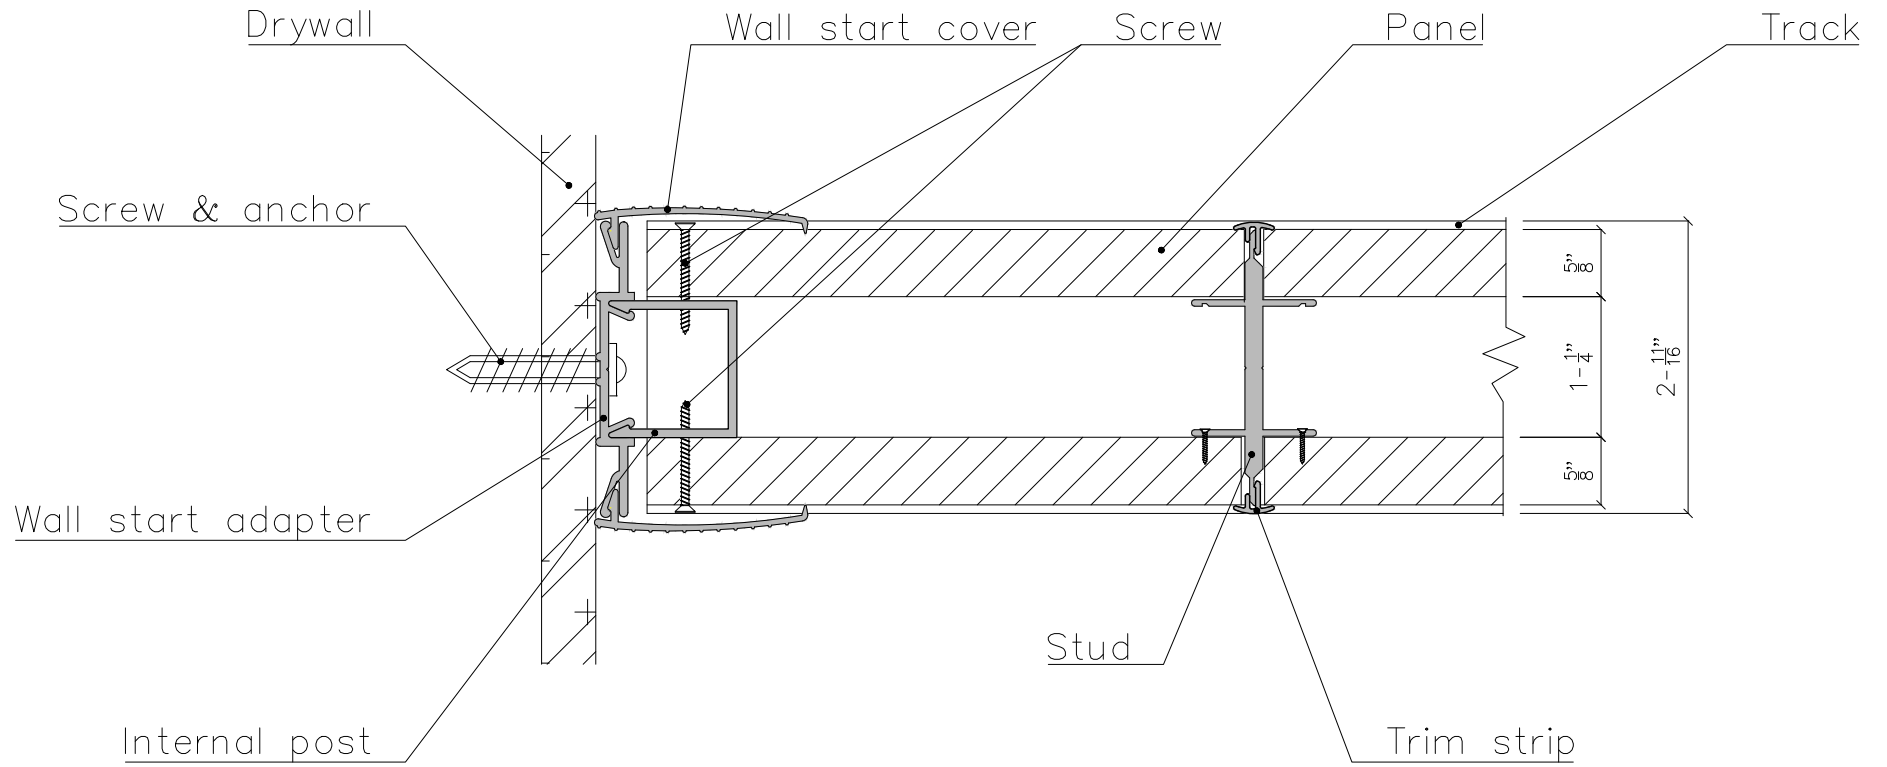

DRAWING TITLE:

LINEAR WALL MODULE

DRAWING TITLE:

GLASS WALL MODULE

DRAWING TITLE:

WALL START WITH PVC COVER

DRAWING TITLE:

WALL START WITH ALUMINUM COVER

With ceiling

With ceiling

Free standing

Full height glass

DRAWING TITLE:

APEX ALUMINUM SWING DOOR