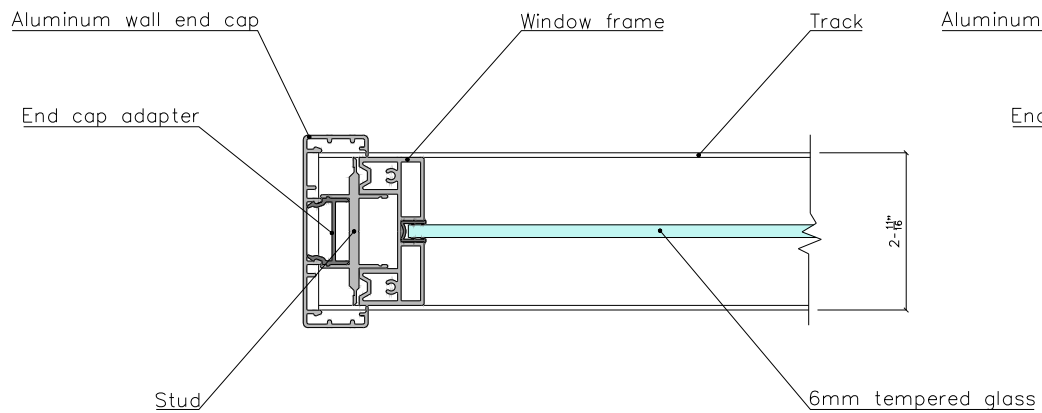

DRAWING TITLE:

LINEAR WALL MODULE

DRAWING TITLE:

GLASS WALL MODULE

DRAWING TITLE:

WALL START WITH PVC COVER

DRAWING TITLE:

WALL START WITH ALUMINUM COVER

With ceiling

With ceiling

Free standing

Full height glass

DRAWING TITLE:

APEX ALUMINUM SWING DOOR