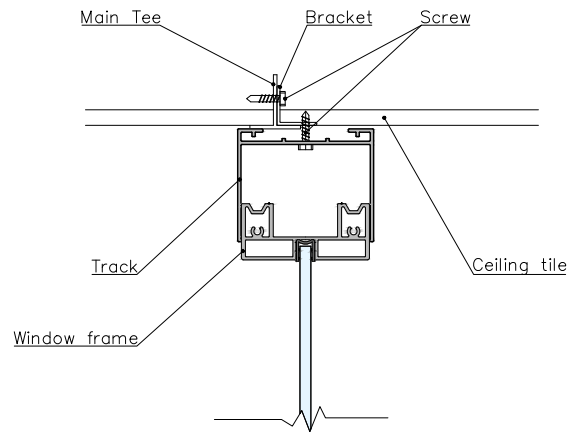

DRAWING TITLE:

LINEAR WALL MODULE

DRAWING TITLE:

GLASS WALL MODULE

DRAWING TITLE:

WALL START WITH PVC COVER

DRAWING TITLE:

WALL START WITH ALUMINUM COVER

With ceiling

With ceiling

Free standing

Full height glass

DRAWING TITLE:

APEX ALUMINUM SWING DOOR