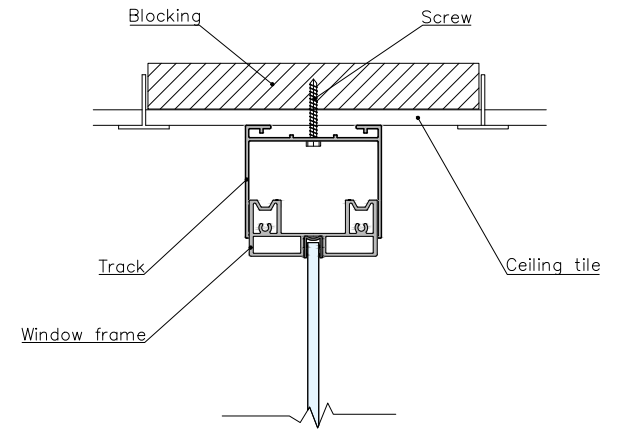

DRAWING TITLE:

LINEAR WALL MODULE

DRAWING TITLE:

GLASS WALL MODULE

DRAWING TITLE:

WALL START WITH PVC COVER

DRAWING TITLE:

WALL START WITH ALUMINUM COVER

With ceiling

With ceiling

Free standing

Full height glass

DRAWING TITLE:

APEX ALUMINUM SWING DOOR