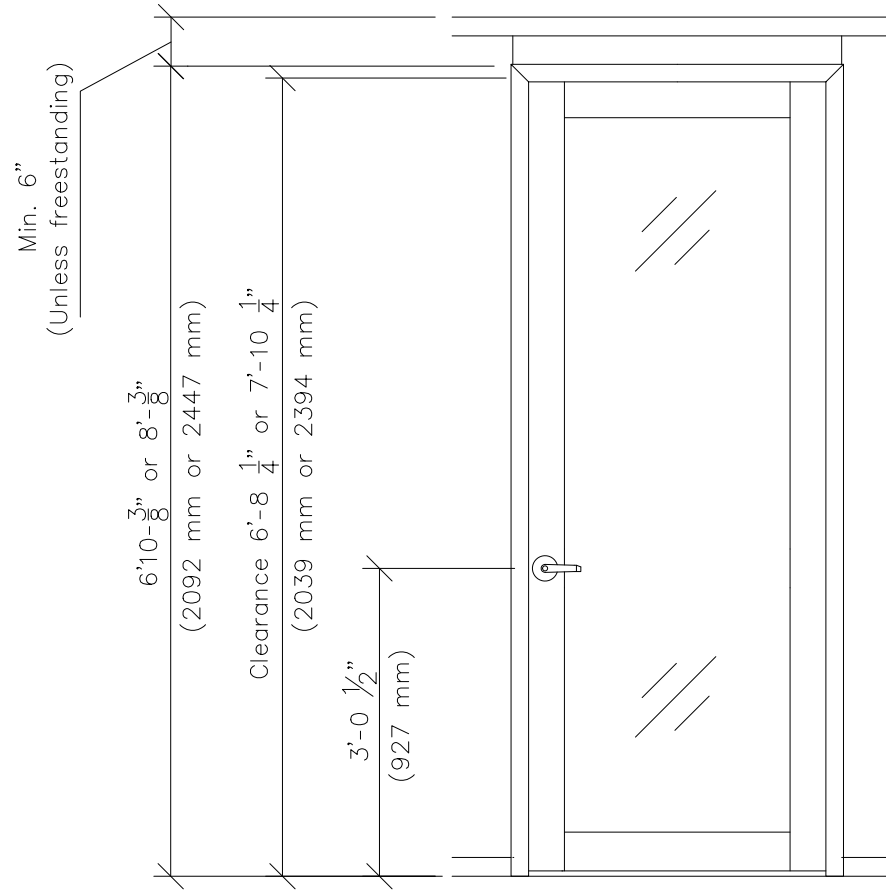

DRAWING TITLE:

LINEAR WALL MODULE

DRAWING TITLE:

GLASS WALL MODULE

DRAWING TITLE:

WALL START WITH PVC COVER

DRAWING TITLE:

WALL START WITH ALUMINUM COVER

With ceiling

With ceiling

Free standing

Full height glass

DRAWING TITLE:

APEX ALUMINUM SWING DOOR